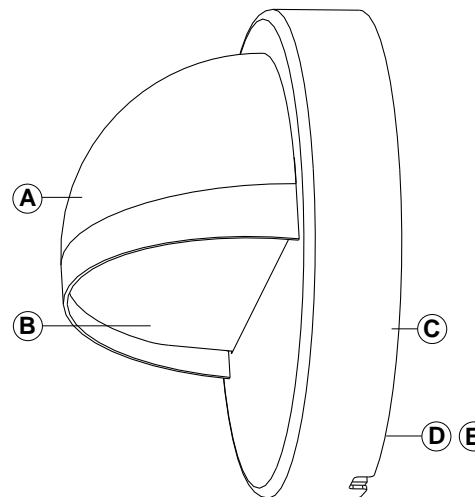

Palm

2585061

1 Watt	On/Off 5000	Failure < 5% after 1000h
35 Lumen	Non dimmable	Failure < 10% after 6000h
3000 Kelvin	Instant full light	Flux > 80% after 6000h
10.000 Hours	Power factor > 0,5	CRI > 65

SMD LED unit 3x
12V 1W GU5.3
warm white
Art. nr.1167101

- A - SS-AC315
- B - Glass-PL411
- C - Inner cup-PL413
- D - Screw-SM106
- E - Rubber-RB074